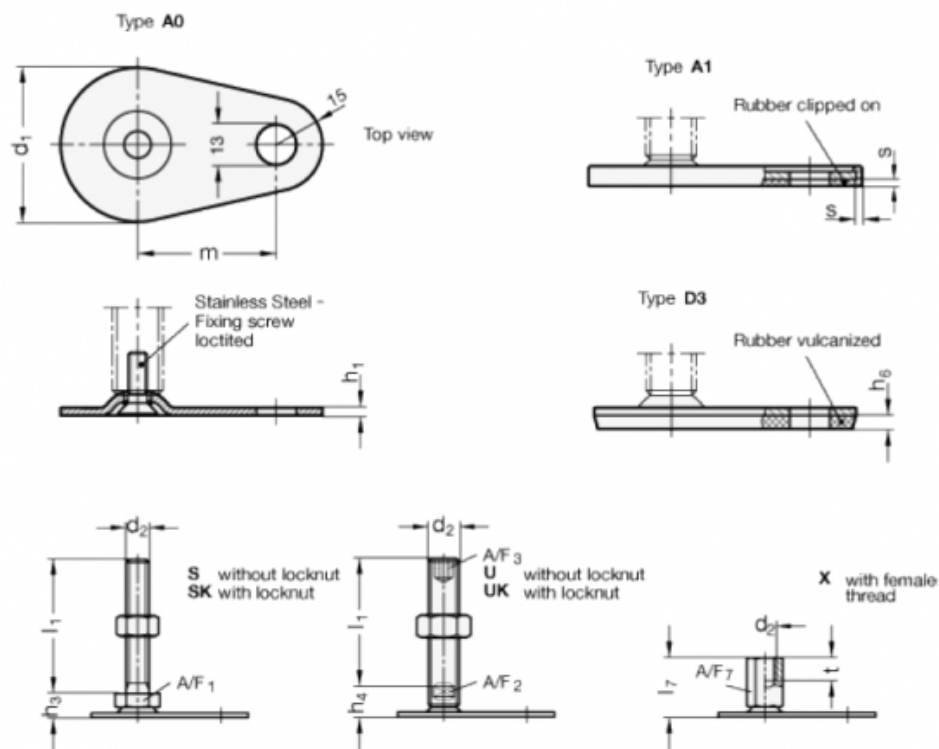

Data Sheet

Article number: 204280M850A0SK
 Description: E+G levelling foot
 GN 42-80-M8-50-A0-SK
 Note: SK With nut, External hexagon at the bottom

Measures

A/F1 = 17	s =
d1 = 80	
d2 = M8	
h1 = 3	
h3 = 12	
h6 =	
l1 = 50	
m = 70	